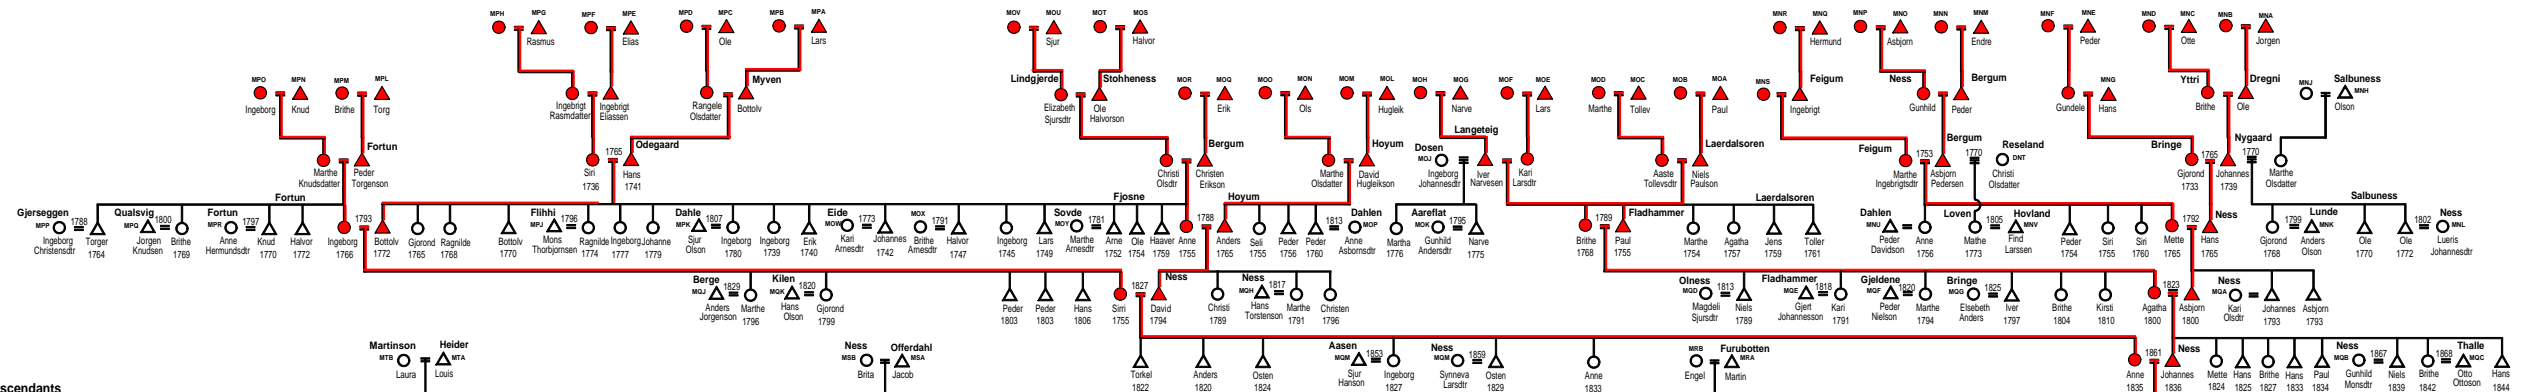

Chart 5C -- Hill - Ness

Prepared by Jacob Brentjies (1937) June 2003

Based on information collected by Robert Hill

Codes used: MN_ MO_ MP_ MQ_ MR_ MS_ MT_

See Chart 5D for more descendants

See Chart 5A for details